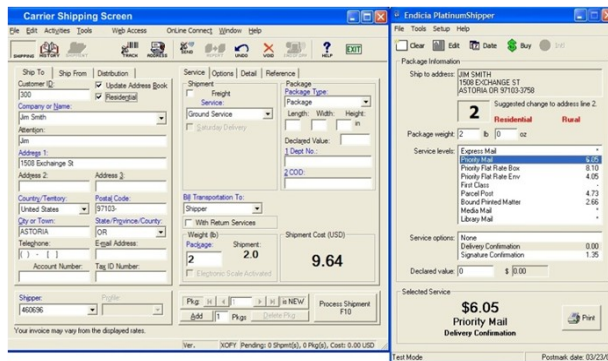

Fed Up With Rising Shipping Costs?

PlatinumShipper Can Help

- Works with free carrier systems
- Corrects **Address Errors**
- Predicts **Surcharges**
- Rate Shops **USPS**
- Streamlines **USPS** Shipping